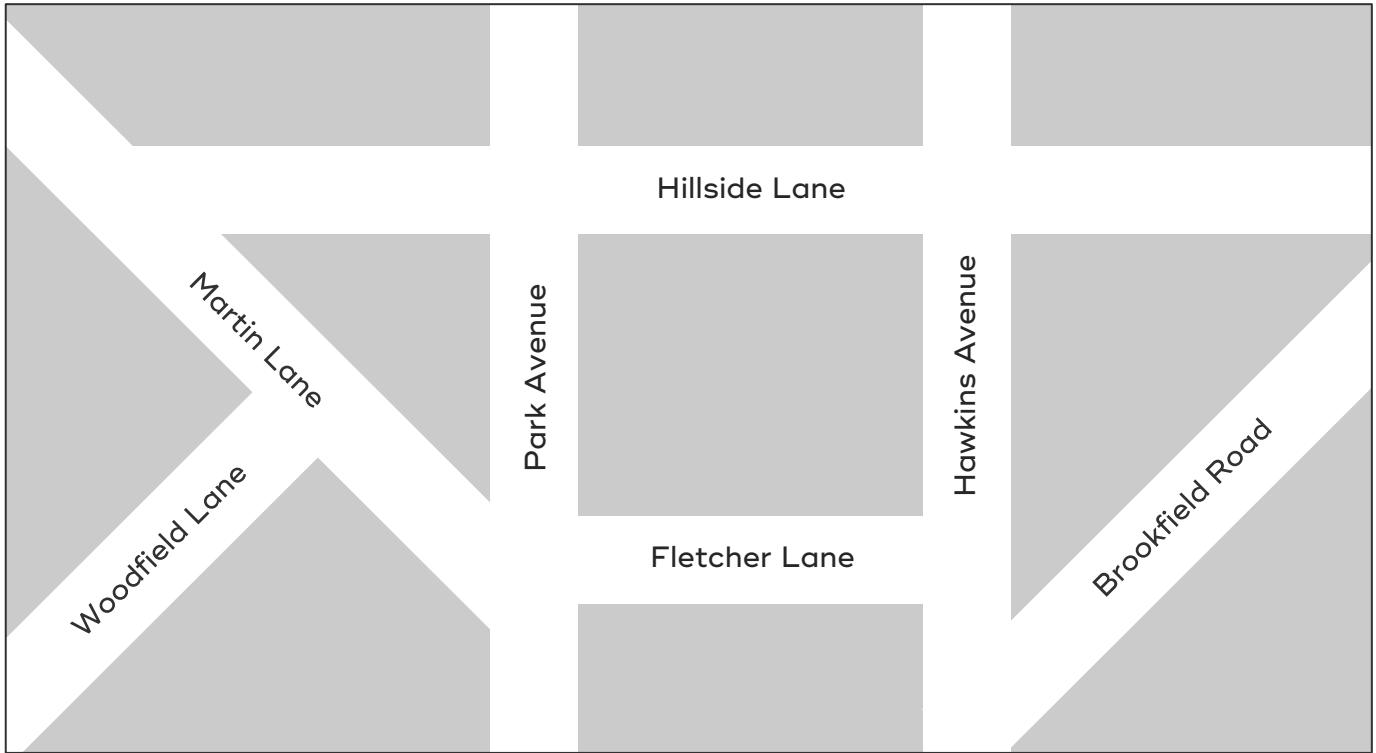

# Make-A-Map

Draw a symbol for each object in the Map Key.  
Then follow the directions below.

|                |                      |             |                      |      |                      |           |
|----------------|----------------------|-------------|----------------------|------|----------------------|-----------|
| <b>Map Key</b> | <input type="text"/> | House       | <input type="text"/> | Deli | <input type="text"/> | City Hall |
|                | <input type="text"/> | Supermarket | <input type="text"/> | Mall | <input type="text"/> | Library   |

1. Draw a library on the SOUTHEAST corner of Hawkins Ave. and Hillside Ln.
2. Draw a house on the NORTHWEST corner of Park Ave. and Hillside Ln.
3. Draw City Hall NORTH of Woodfield Lane and WEST of Martin Lane.
4. Draw a deli on the NORTHEAST corner of Hillside Lane and Park Ave.
5. Draw a mall on the NORTH side of Fletcher Lane.
6. Start at City Hall. Draw a route going NORTHWEST on Martin Lane to Hillside Lane. Go EAST on Hillside to Park Avenue. Go SOUTH on Park to Fletcher Lane. Go EAST on Fletcher to Hawkins Avenue. Go NORTH on Hawkins to Hillside Lane. What is on the east side of the road?